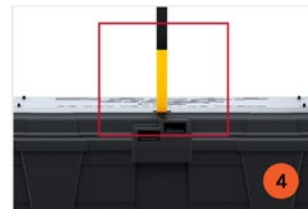

Snap Trap Station Driven by the Science of Rodent Behavior

The EZ Snap® Seeker is an integrated snap trap solution. Scientifically designed arched and cored-out entry point allows for large rodents and faster entry. The innovative design and indicator alert system allow efficient setting, trapping, and cleaning. Easily secure station along rodent runways with zip ties. Innovative retainer plug will prevent trap from moving due to activation or rodent force. Visual indicator alert system clearly shows when trap is set and triggered. 100% American made.

Scientifically designed cored-out, arched entry point allows for large rodents and faster entry while also creating the illusion of a pipe hole.

Baffling system allows the rodent to see through the station, providing a sense of safety.

Commitment walls force rodent to lift its head and interact with trigger zone.

Equipped with a dual-colored EZ Set indicator tie allowing user to safely set the traps externally and clearly showing when traps have been tripped. Indicator tie is yellow when set and black when tripped.

Tiered wall design and V-shaped ribs for improved structural durability.

Barcode attached to lid provides a permanent inspection point, allowing easy scanning, mapping, and logging as part of IPM field solutions.