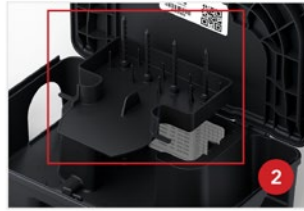

Easily Maintain & Service Your Rodent Baiting Program

Designed to fit securely into tight spaces, the EZ Klean[®] rodent bait station provides reliable rodent management to residential, commercial, and warehouse spaces. Its unique baffling system guides rodents to the bait area of the station, providing a protected place for them to feed. Mount up to four block baits or eight soft baits with the new standard EZ Service Tray fitted with four vertical bait rods. 100% American made.

1 Low profile design.

2 Comes standard with removable EZ Service Tray to make servicing quick and easy.

3 Accommodates four pieces of block bait*.

4 Allows for eight soft bait* placements, with three puncture points to make it harder for rodents to remove bait.

8 Internal half-moon-shaped walls give high-level durability to the station and keep water out.

*Always read and follow label directions

RBS¹
EZ KLEAN[®]
RODENT BAIT STATION

Raised lip around the front of the station deters unwanted entry.

Station has built-in slot to hold documentation cards.

Uses VM Products Universal Key.

Thin plastic allows for easy puncture and installation of ground and surface anchors.

Adapts to vertical or horizontal positioning and can be secured to the ground or structures using the VM Surface Anchor (SA¹), or VM Ground Anchor (GA¹), or zip ties.