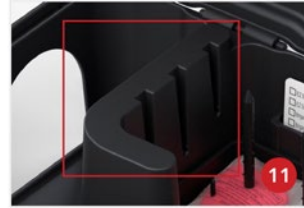

8 Internal half-moon-shaped walls give high-level durability to the station and keep water out.

*Always read and follow label directions

RBS¹
EZ KLEAN[®]
RODENT BAIT STATION

Raised lip around the front of the station deters unwanted entry.

Durable hinge design and spring-loaded locking mechanisms provide extended servicing reliability.

Durable dual-wall structure gives added strength.

Barcode attached to lid provides a permanent inspection point, allowing easy scanning, mapping, and logging as part of IPM field solutions.