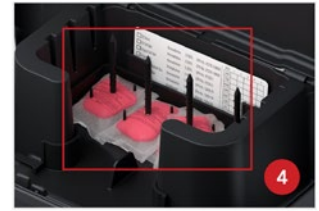

Easily Maintain & Service Your Rodent Baiting Program

Designed to fit securely into tight spaces, the EZ Klean[®] rodent bait station provides reliable rodent management to residential, commercial, and warehouse spaces. Its unique baffling system guides rodents to the bait area of the station, providing a protected place for them to feed. Mount up to four block baits or eight soft baits with the new standard EZ Service Tray fitted with four vertical bait rods. 100% American made.

1 Low profile design.

2 Comes standard with removable EZ Service Tray to make servicing quick and easy.

3 Accommodates four pieces of block bait*.

4 Allows for eight soft bait* placements, with three puncture points to make it harder for rodents to remove bait.

8 Internal half-moon-shaped walls give high-level durability to the station and keep water out.

*Always read and follow label directions

RBS¹
EZ KLEAN[®]
RODENT BAIT STATION

Raised lip around the front of the station deters unwanted entry.

Station has built-in slot to hold documentation cards.

Uses VM Products Universal Key.

Thin plastic allows for easy puncture and installation of ground and surface anchors.

Adapts to vertical or horizontal positioning and can be secured to the ground or structures using the VM Surface Anchor (SA¹), or VM Ground Anchor (GA¹), or zip ties.