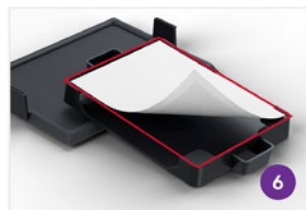

## INTEGRATED PEST & INSECT MANAGEMENT AND MONITORING TOOL

The EZ Conceal™ is a low-profile insect station designed to fit securely where you need monitoring and management most, while concealing the insects from customers and unwanted views. Built for hard-to-reach spaces, it's ideal for discreet use in offices, commercial kitchens, and hotels, lying flat along floors, walls, or ceilings. Comes pre-assembled with double-sided foam tape for easy attachment. 100% American made.

Low-profile, covered station can be placed flat on floors, walls, or ceilings.

Textured ramps help crawling insects like roaches enter with ease.

Left and right wall sections are closed, shielding the contents of the glue boards from the general public.

Glue board sinks into the base to create a deadfall for insects.

Glue board attaches to lid, making it easy to service after station is set in place.

Accommodates Catchmaster™ #72CRM glue board perforated for four placements and also fits perfectly into commercial mouse repeaters for dual use.

Comes pre-assembled with double-sided foam tape and acrylic adhesive to ensure secure mounting and long-lasting installation to a variety of surfaces, even in hard-to-reach spaces.