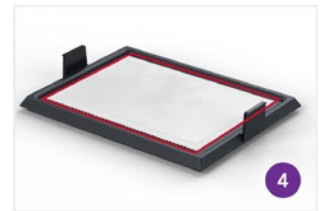

## INTEGRATED PEST & INSECT MANAGEMENT AND MONITORING TOOL

The EZ Conceal™ is a low-profile insect station designed to fit securely where you need monitoring and management most, while concealing the insects from customers and unwanted views. Built for hard-to-reach spaces, it's ideal for discreet use in offices, commercial kitchens, and hotels, lying flat along floors, walls, or ceilings. Comes pre-assembled with double-sided foam tape for easy attachment. 100% American made.

Low-profile, covered station can be placed flat on floors, walls, or ceilings.

Textured ramps help crawling insects like roaches enter with ease.

Left and right wall sections are closed, shielding the contents of the glue boards from the general public.

Glue board sinks into the base to create a deadfall for insects.

Glue board attaches to lid, making it easy to service after station is set in place.

Accommodates Catchmaster™ #72CRM glue board perforated for four placements and also fits perfectly into commercial mouse repeaters for dual use.

Comes pre-assembled with double-sided foam tape and acrylic adhesive to ensure secure mounting and long-lasting installation to a variety of surfaces, even in hard-to-reach spaces.