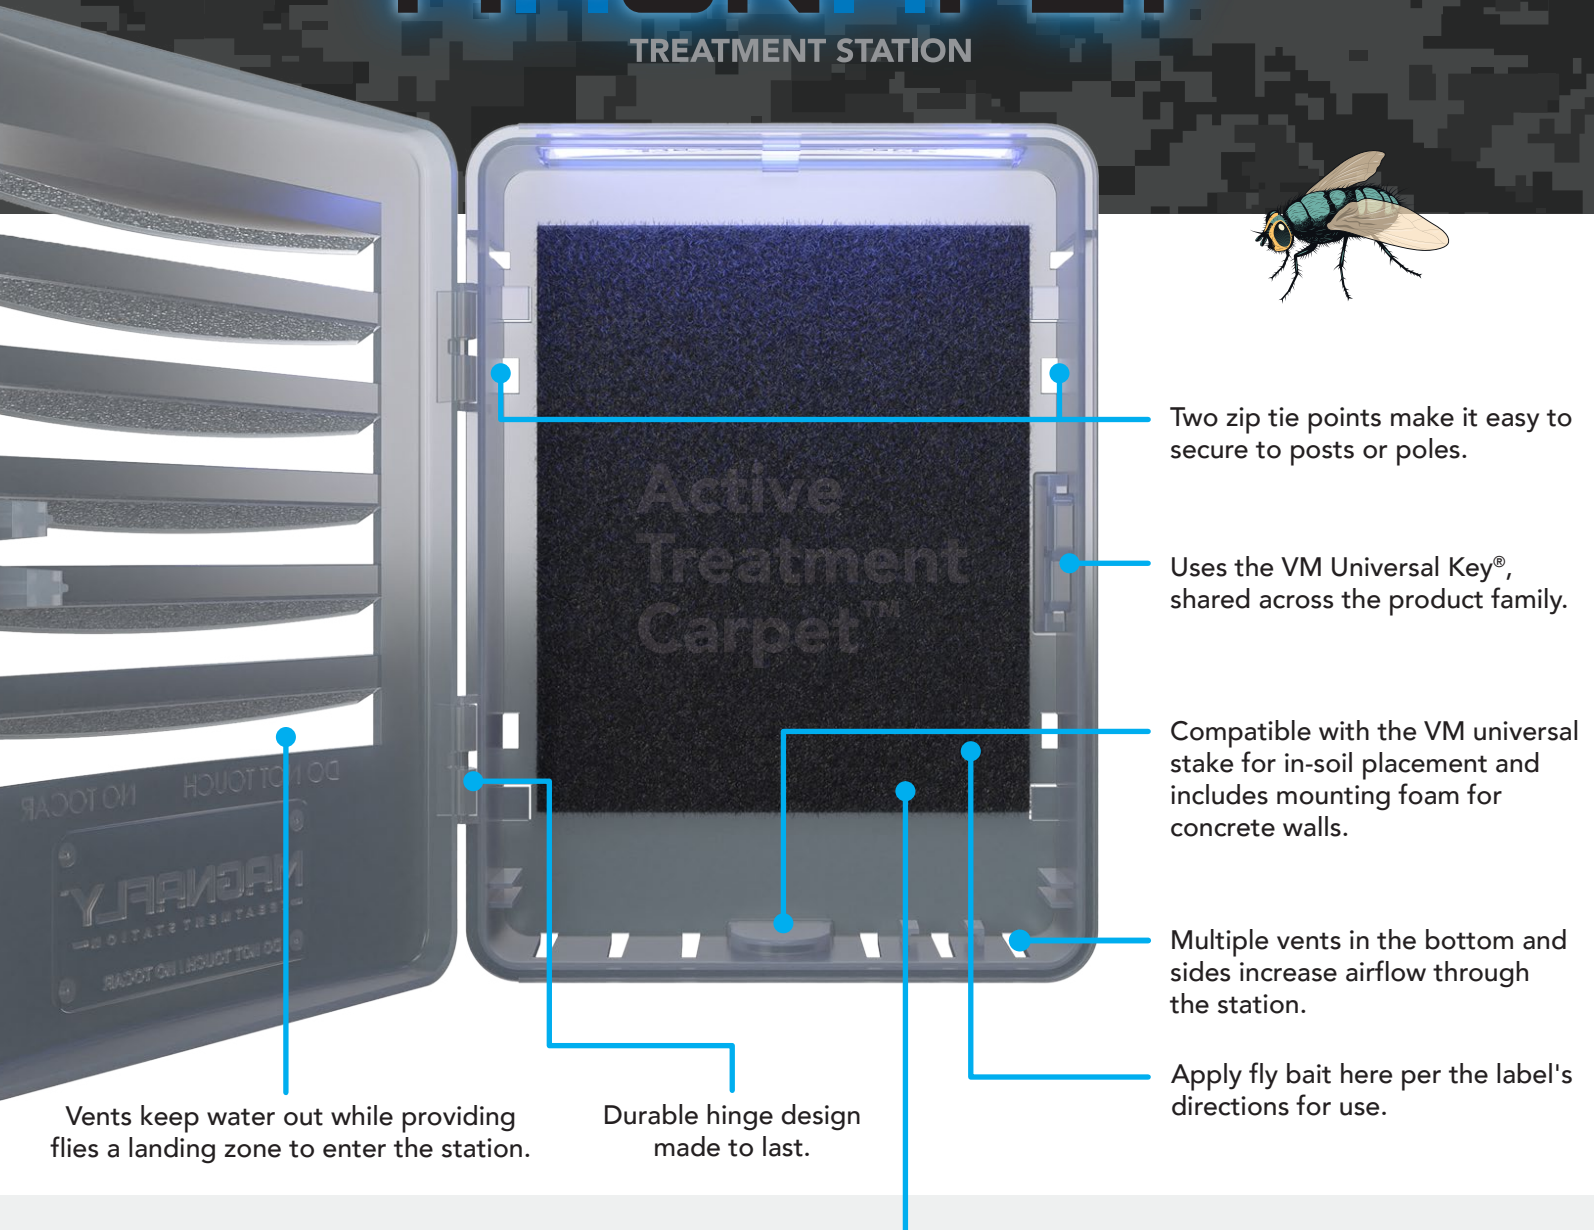

MAGNAFLY™

TREATMENT STATION

Active Treatment Carpet™

The patent-pending Active Treatment Carpet creates a consistent treatment zone* in a locked station, allowing flies to pick up the bait treatment as they move across it.

*Application treatment sold separately. Always read and follow label directions.

Optical Enhancement Skylight™

The Skylight sits atop the MagnaFly Treatment Station. Its domed design disperses light evenly throughout the station to improve visibility and performance.