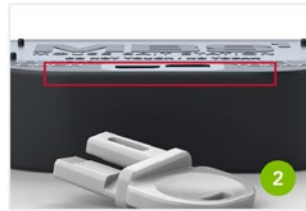

## Compact & Durable Mouse Bait Station

The MBS<sup>1</sup>® is the ideal multifunctional bait station for use in tight spaces. Compact in size, its large internal area includes a metal rod to skewer soft and block baits. Optional baiting tray for insects makes it the versatile and dependable choice for LEED-certified buildings. 100% American made.

1 Compact, durable design.

2 Raised lip around the front of the station deters unwanted entry.

3 Smooth design and drainage holes prevent mold growth or insect harborage.

4 Large bait area accommodates most block baits and multiple pieces of soft bait.

5 Comes standard with metal rod to skewer soft bait or secure block baits into the station.

6 Ideal for putting insect bait stations into LEED-certified structures.

7 Uses VM Products' universal key.

8 Service label included.