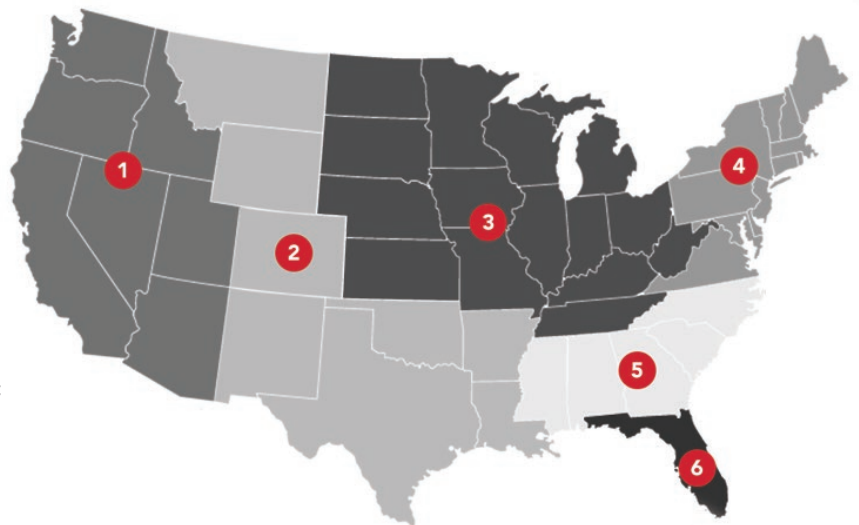

President

ETHAN VICKERY

evickery@vmproducts.com
817.528.2939

Chief Operating Officer

DAWNERY VARGO

dvargo@vmproducts.com
C: 214.460.2733
O: 817.479.2740 x230

For Digital Pest Solutions please contact:

Director of Technology

MIKE HOVIS

mhovis@vmproducts.com
817.269.0439