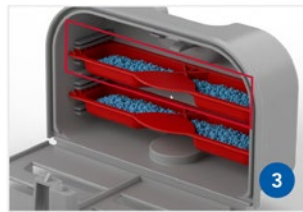

FLY BAIT STATION FOR LONG-TERM BAITING PROGRAMS

The FBS¹ Fly Bait Station is constructed with chipped metal flakes in the plastic, creating a high contrast that attracts flies. Its innovative design includes a five-year UV additive that prevents the elements from breaking down baits and provides a sheltered space for flies to feed. With long-term baiting, the FBS¹ becomes an effective kill zone and management solution. 100% American made.

Vents in the front of the station allow flies to access the bait but prevent water from entering the kill zone.

Molded with clear plastic that includes compounded metal flakes to reflect light, create contrast, and give the illusion of an open area for flies to enter the station.

Red trays create additional contrasts to draw flies into the station. Comes standard with two removable, shallow bait trays for easy replacement and cleaning.

Works with granular and liquid fly baits.

Easily mount to walls, fences, stakes, poles, etc., with adhesive tape, nails, screws, zip ties, Velcro, or liquid nails. Packaged with double-sided foam tape.

Optional FBS¹ ground anchor stake can be used for installation in outdoor patio areas and lush foliage.

Uses VM Products' Universal Key.

FBS¹ Fly Bait Station – Vesperis #815756
FBS¹ Fly Bait Station Shallow Tray – Vesperis #825764