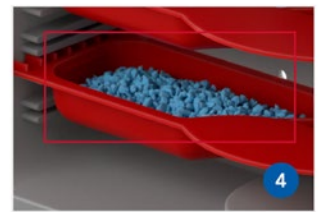

FLY BAIT STATION FOR LONG-TERM BAITING PROGRAMS

The FBS¹ Fly Bait Station is constructed with chipped metal flakes in the plastic, creating a high contrast that attracts flies. Its innovative design includes a five-year UV additive that prevents the elements from breaking down baits and provides a sheltered space for flies to feed. With long-term baiting, the FBS¹ becomes an effective kill zone and management solution. 100% American made.

Vents in the front of the station allow flies to access the bait but prevent water from entering the kill zone.

Molded with clear plastic that includes compounded metal flakes to reflect light, create contrast, and give the illusion of an open area for flies to enter the station.

Red trays create additional contrasts to draw flies into the station. Comes standard with two removable, shallow bait trays for easy replacement and cleaning.

Works with granular and liquid fly baits.

Easily mount to walls, fences, stakes, poles, etc., with adhesive tape, nails, screws, zip ties, Velcro, or liquid nails. Packaged with double-sided foam tape.