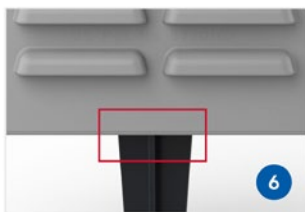

Vents in the front of the station allow flies to access the bait but prevent water from entering the kill zone.

Molded with clear plastic that includes compounded metal flakes to reflect light, create contrast, and give the illusion of an open area for flies to enter the station.

Red trays create additional contrasts to draw flies into the station. Comes standard with two removable, shallow bait trays for easy replacement and cleaning.

Works with granular and liquid fly baits.

Easily mount to walls, fences, stakes, poles, etc., with adhesive tape, nails, screws, zip ties, Velcro, or liquid nails. Packaged with double-sided foam tape.