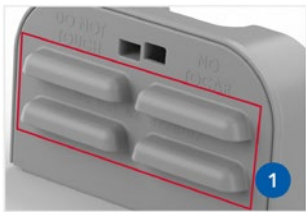

FLY BAIT STATION FOR LONG-TERM BAITING PROGRAMS

The FBS¹ Fly Bait Station is constructed with chipped metal flakes in the plastic, creating a high contrast that attracts flies. Its innovative design includes a five-year UV additive that prevents the elements from breaking down baits and provides a sheltered space for flies to feed. With long-term baiting, the FBS¹ becomes an effective kill zone and management solution. 100% American made.

Vents in the front of the station allow flies to access the bait but prevent water from entering the kill zone.

Molded with clear plastic that includes compounded metal flakes to reflect light, create contrast, and give the illusion of an open area for flies to enter the station.

Red trays create additional contrasts to draw flies into the station. Comes standard with two removable, shallow bait trays for easy replacement and cleaning.

Works with granular and liquid fly baits.

Easily mount to walls, fences, stakes, poles, etc., with adhesive tape, nails, screws, zip ties, Velcro, or liquid nails. Packaged with double-sided foam tape.