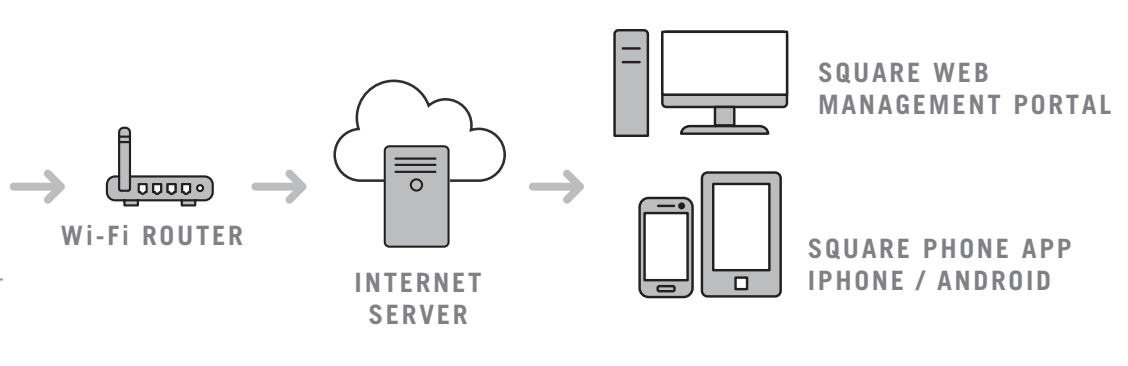

THE POWER TO KNOW

Real-time alerts of rodent activity

EZ SQUARE™

The EZ Square Rat is a stand-alone Wi-Fi trap system that allows the PMP to install the device in 60 seconds or less anywhere with a Wi-Fi connection or to a Wi-Fi hotspot.

VMPRODUCTS.COM
call 1-888-758-9513

Distributed exclusively by

SQUARE TRAP

SQUARE TRAP

The EZ Square Rat can be used to tackle an infestation or to build an IPM program on site with as many traps needed. EZ Square Rat works with all E-type snap traps. The trap can be replaced as needed without touching the technology, just put the magnet on the snap trap and it is ready to go. The separation of the reed switch and magnet creates the alert letting you know the snap trap has been triggered.

- Daily keep alive and online alerts
- Powered by a 2-year lifespan battery
- Real-time alert when rodent activity is detected
- Push notifications
- End-to-end solution including hardware, software and mobile application
- Simple installation process, less than 60 seconds per station
- Works with customer's Wi-Fi or to a Wi-Fi hotspot

EZ SET UP

- 1 Download the app or scan the QR code on the box
- 2 Select the wifi network and enter password
- 3 Sign in to the IPM Square App
- 4 Tap on "Add New Trap"
- 5 Add or select "Client"
- 6 Add or select "Site Name"
- 7 Enter Trap Name
- 8 Enter Tap Description
- 9 Tap Next and follow the screen prompts