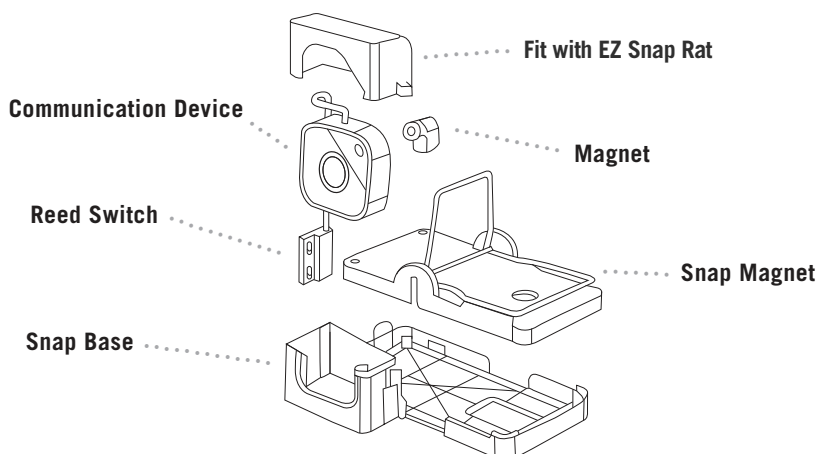

EZ SQUARE PARTS

DIMENSIONS: 3.25 X 5.75 X 2.58

DOWNLOAD

the IPM Square app FROM

PROVEN. RELIABLE. DURABLE.
VMPRODUCTS.COM | 1-888-758-9513