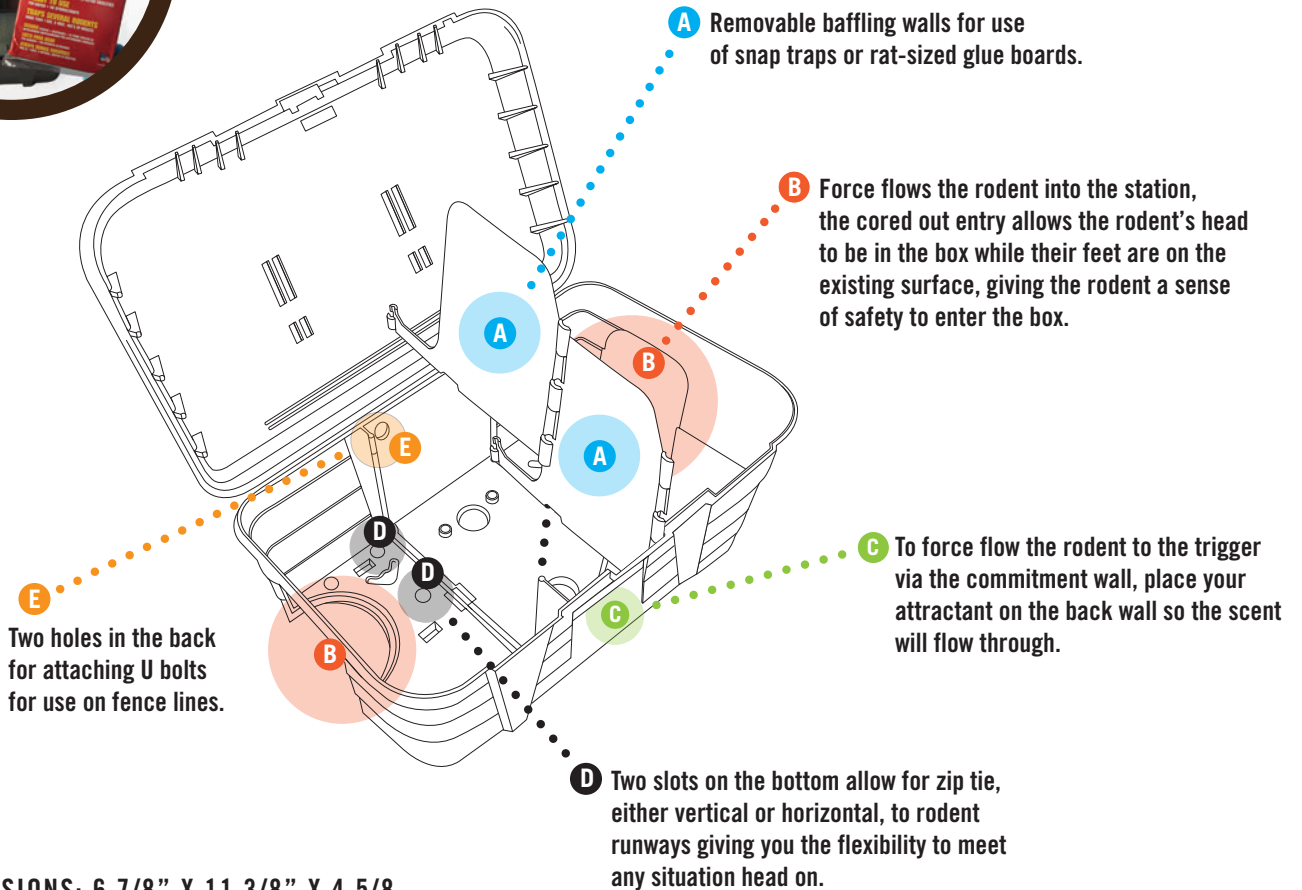

# EZ VERSATILITY

The EZ Versa is the first versatile rodent bait station built for Bait, Snap Traps and Rat-sized glue boards.

**EZ VERSA™**  
BUILT FOR BAIT, SNAP OR GLUE

Rat-sized glue boards are ideal for food processing facilities, audited accounts, food manufacturing, food distribution, or food warehouses

## Works with Catchmaster Rodent Glue Tray 48R Series

**DIMENSIONS:** 6 7/8" X 11 3/8" X 4 5/8

100% recycled injection molded plastic

### BAIT

### SNAP TRAPS