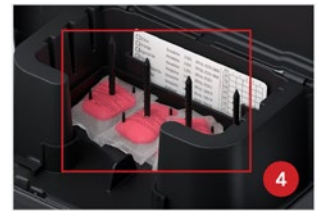

## Easily Maintain & Service Your Rodent Baiting Program

Designed to fit securely into tight spaces, the EZ Klean<sup>®</sup> rodent bait station provides reliable rodent management to residential, commercial, and warehouse spaces. Its unique baffling system guides rodents to the bait area of the station, providing a protected place for them to feed. Mount up to four block baits or eight soft baits with the new standard EZ Service Tray fitted with four vertical bait rods. 100% American made.

1 Low profile design.

2 Comes standard with removable EZ Service Tray to make servicing quick and easy.

3 EZ Service Tray accommodates block bait \*

4 EZ Service Tray accommodates soft bait \*

5 Comes standard with two metal rods to skewer soft bait or secure block baits into the station.

9  
 Drain holes throughout lid and base keep water draining out of station and away from bait.

10  
 Internal half-moon-shaped walls give high-level durability to the station and keep water out.

11  
 Raised lip around the front of the station deters unwanted entry.

15  
 Station has built-in slot to hold documentation cards.

16  
 Uses VM Products Universal Key.

17  
 Thin plastic allows for easy puncture and installation of ground and surface anchors.

18  
 Adapts to vertical or horizontal positioning and can be secured to the ground or structures using the VM Surface Anchor (SA<sup>1</sup>), or VM Ground Anchor (GA<sup>1</sup>), or zip ties.