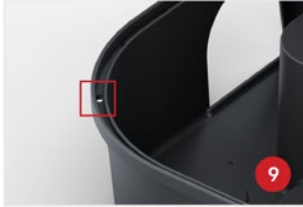

1 Low profile design.

2 Comes standard with removable EZ Service Tray to make servicing quick and easy.

3 EZ Service Tray accommodates block bait \*

4 EZ Service Tray accommodates soft bait \*

5 Comes standard with two metal rods to skewer soft bait or secure block baits into the station.

9  
 Drain holes throughout lid and base keep water draining out of station and away from bait.

10  
 Internal half-moon-shaped walls give high-level durability to the station and keep water out.

11  
 Raised lip around the front of the station deters unwanted entry.