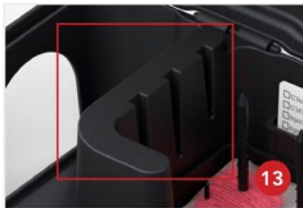

9  
 Drain holes throughout lid and base keep water draining out of station and away from bait.

10  
 Internal half-moon-shaped walls give high-level durability to the station and keep water out.

11  
 Raised lip around the front of the station deters unwanted entry.

12  
 Durable hinge design and spring-loaded locking mechanisms provide extended servicing reliability.

13  
 Durable dual-wall structure gives added strength.

14  
 Barcode attached to lid provides a permanent inspection point, allowing easy scanning, mapping, and logging as part of IPM field solutions.