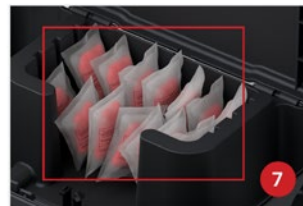

7 Two metal rods accommodate soft bait *