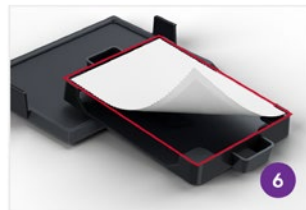

## INTEGRATED PEST & INSECT MANAGEMENT AND MONITORING TOOL

The EZ Conceal™ is a low-profile insect station designed to fit securely where you need monitoring and management most, while concealing the insects from customers and unwanted views. Built for hard-to-reach spaces, it's ideal for discreet use in offices, commercial kitchens, and hotels, lying flat along floors, walls, or ceilings. Comes pre-assembled with double-sided foam tape for easy attachment. 100% American made.

1 Low-profile, covered station can be placed flat on floors, walls, or ceilings.

2 Textured ramps help crawling insects like roaches enter with ease.

3 Left and right wall sections are closed, shielding the contents of the glue boards from the general public.

4 Glue board sinks into the base to create a deadfall for insects.

5 Glue board attaches to lid, making it easy to service after station is set in place.

6 Accommodates Catchmaster™ #72CRM glue board perforated for four placements and also fits perfectly into commercial mouse repeaters for dual use.

7 Comes pre-assembled with double-sided foam tape and acrylic adhesive to ensure secure mounting and long-lasting installation to a variety of surfaces, even in hard-to-reach spaces.

EZ Conceal™ Insect Station – Vesperis #837861  
Catchmaster™ #72CRM – Vesperis #833094