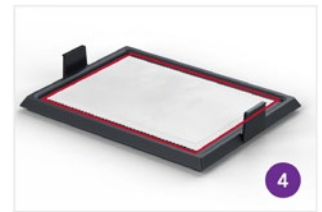

## INTEGRATED PEST & INSECT MANAGEMENT AND MONITORING TOOL

The EZ Conceal™ is a low-profile insect station designed to fit securely where you need monitoring and management most, while concealing the insects from customers and unwanted views. Built for hard-to-reach spaces, it's ideal for discreet use in offices, commercial kitchens, and hotels, lying flat along floors, walls, or ceilings. Comes pre-assembled with double-sided foam tape for easy attachment. 100% American made.

1 Low-profile, covered station can be placed flat on floors, walls, or ceilings.

2 Textured ramps help crawling insects like roaches enter with ease.

3 Left and right wall sections are closed, shielding the contents of the glue boards from the general public.

4 Glue board sinks into the base to create a deadfall for insects.

5 Glue board attaches to lid, making it easy to service after station is set in place.

6 Accommodates Catchmaster™ #72CRM glue board perforated for four placements and also fits perfectly into commercial mouse repeaters for dual use.

7 Comes pre-assembled with double-sided foam tape and acrylic adhesive to ensure secure mounting and long-lasting installation to a variety of surfaces, even in hard-to-reach spaces.

EZ Conceal™ Insect Station – Vesperis #837861  
Catchmaster™ #72CRM – Vesperis #833094